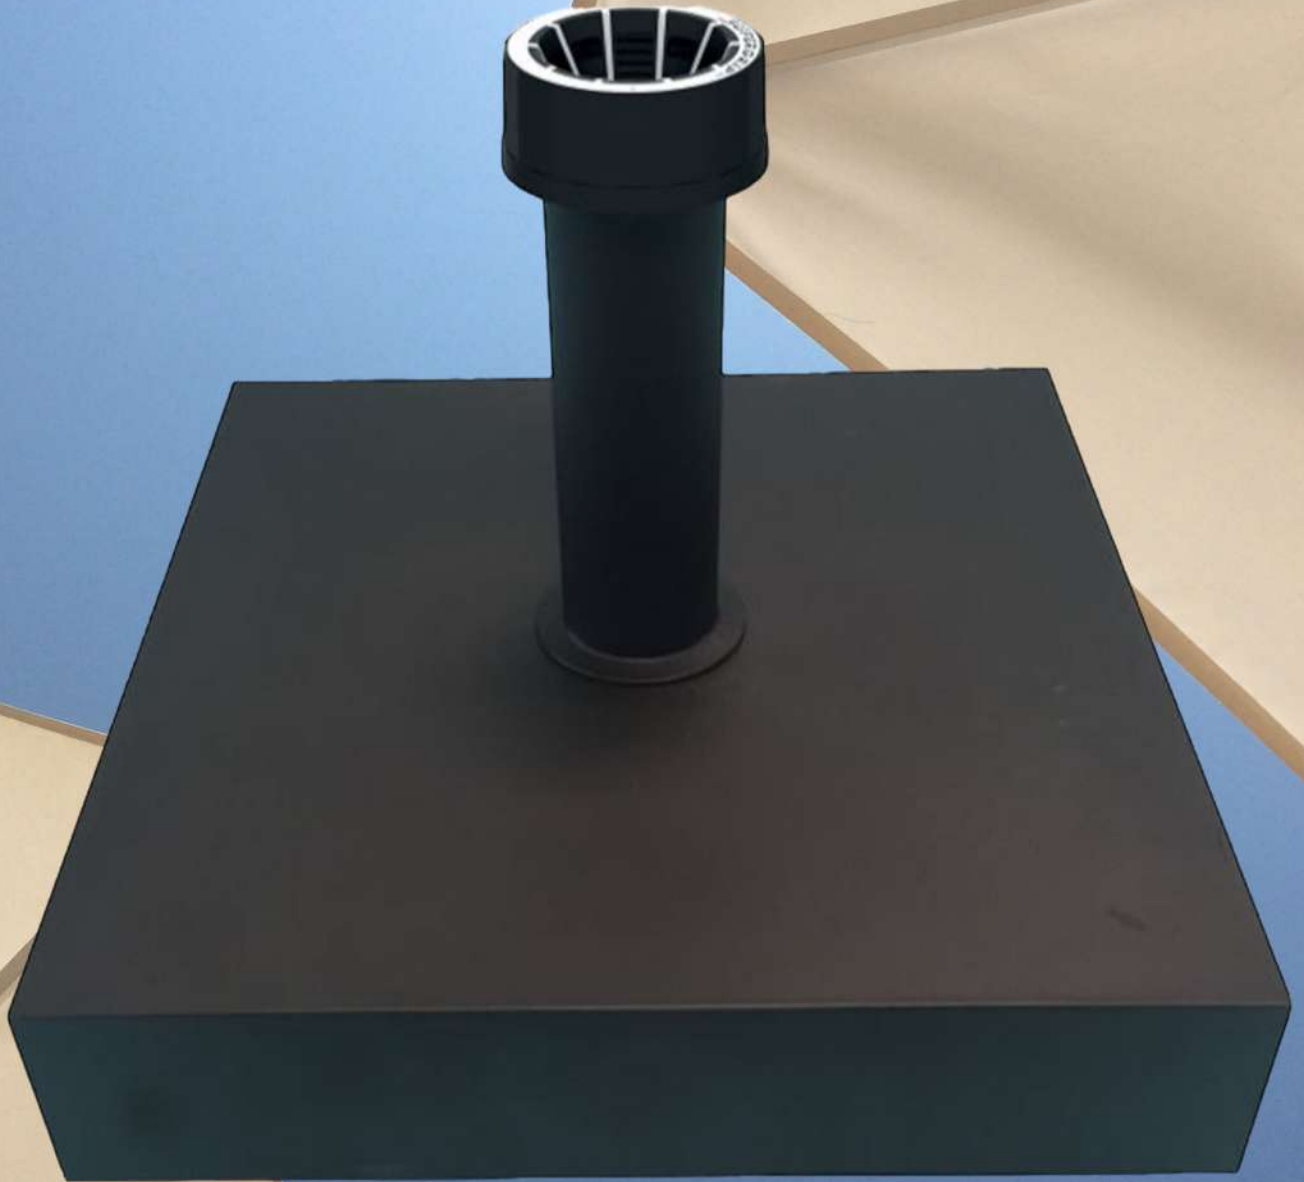

TRENTO 25

Black concrete parasol base - roller and grip

Supergrip pole attachment

Weight: 25 Kilos

Tube size: 21-54mm

Packaging: single box

Packaging dimensions: 49x41x8.3cm

Maximum parasol size: 2.7 Metres